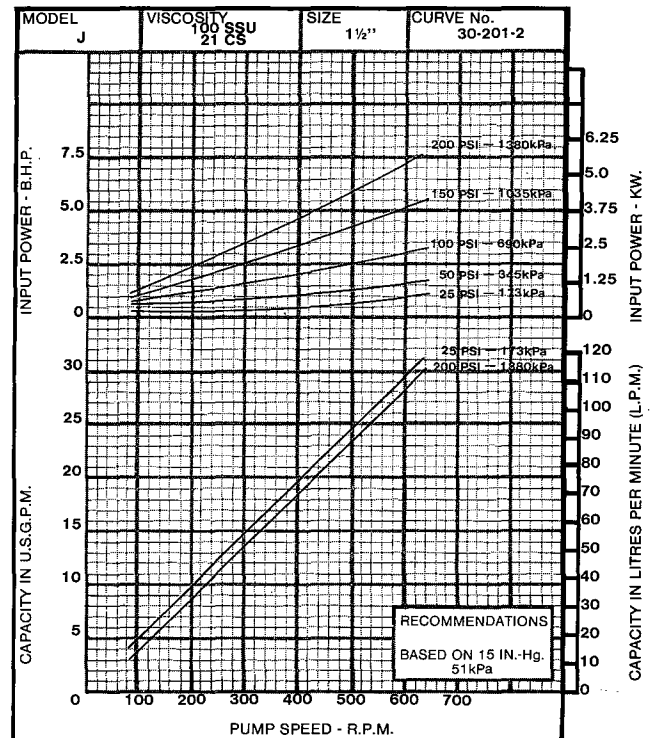

HEAVY DUTY PUMPS  
SERIES 124 - "J" SIZE

\* - - - 28 SSU MAX 75 PSI - 518 kPa

HEAVY DUTY PUMPS  
SERIES 124 - "J" SIZE