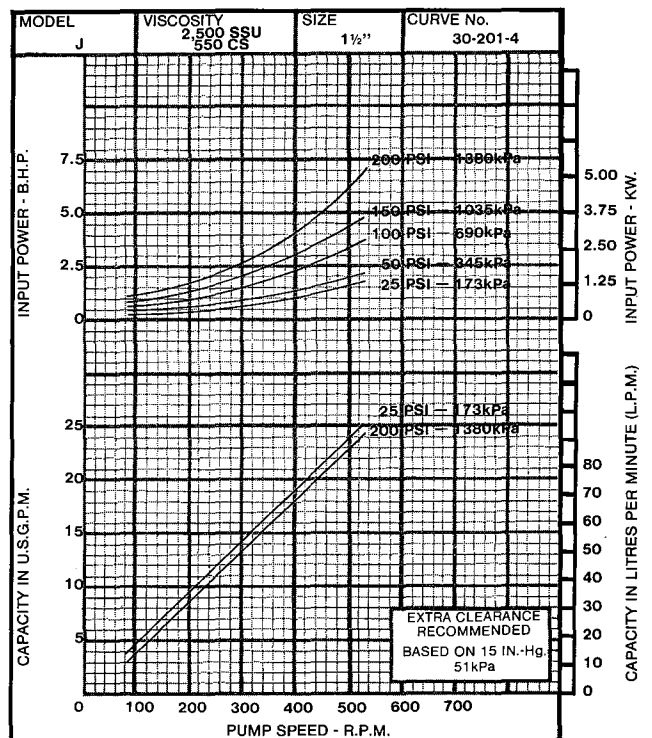

HEAVY DUTY PUMPS  
SERIES 124 - "J" SIZE

\* - - - 28 SSU MAX 75 PSI - 518 kPa

HEAVY DUTY PUMPS  
SERIES 124 - "J" SIZE