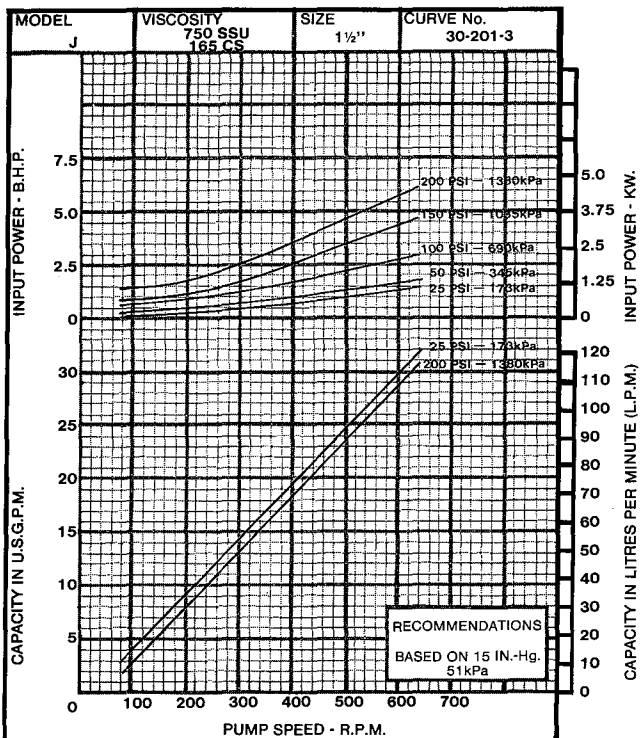

HEAVY DUTY PUMPS  
SERIES 124 - "J" SIZE

\* - - - 28 SSU MAX 75 PSI - 518 kPa

HEAVY DUTY PUMPS  
SERIES 124 - "J" SIZE