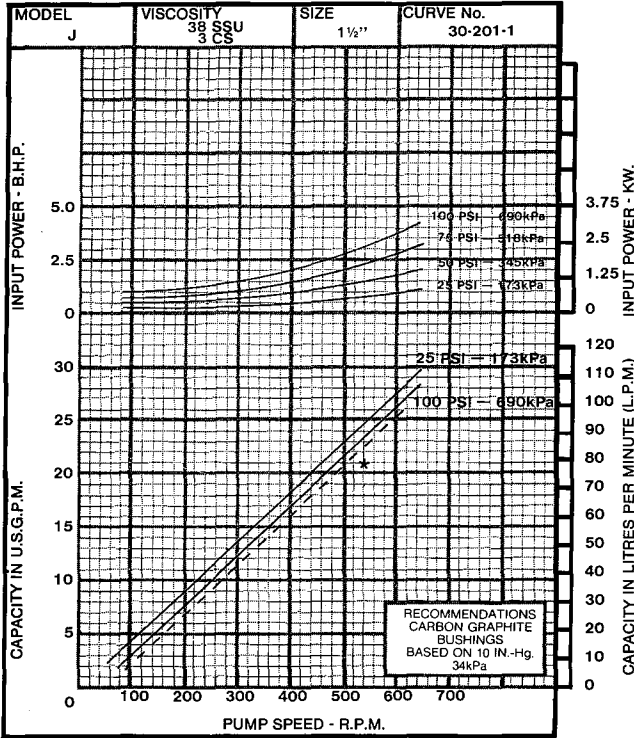

HEAVY DUTY PUMPS  
SERIES 124 - "J" SIZE

\* - - - 28 SSU MAX 75 PSI - 518 kPa

HEAVY DUTY PUMPS  
SERIES 124 - "J" SIZE