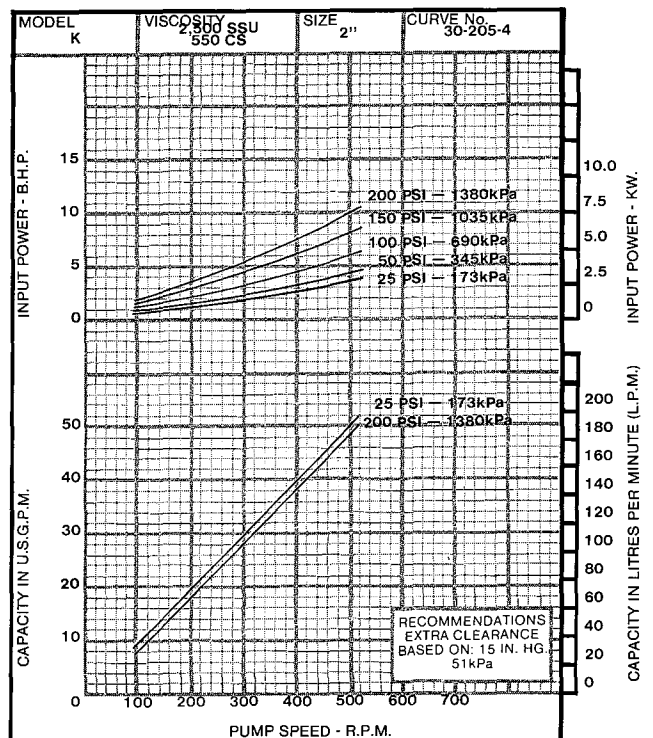

HEAVY DUTY PUMPS
SERIES 124 - "K" SIZE

* - - - 28 SSU MAX 75 PSI - 518 kPa

HEAVY DUTY PUMPS
SERIES 124 - "K" SIZE