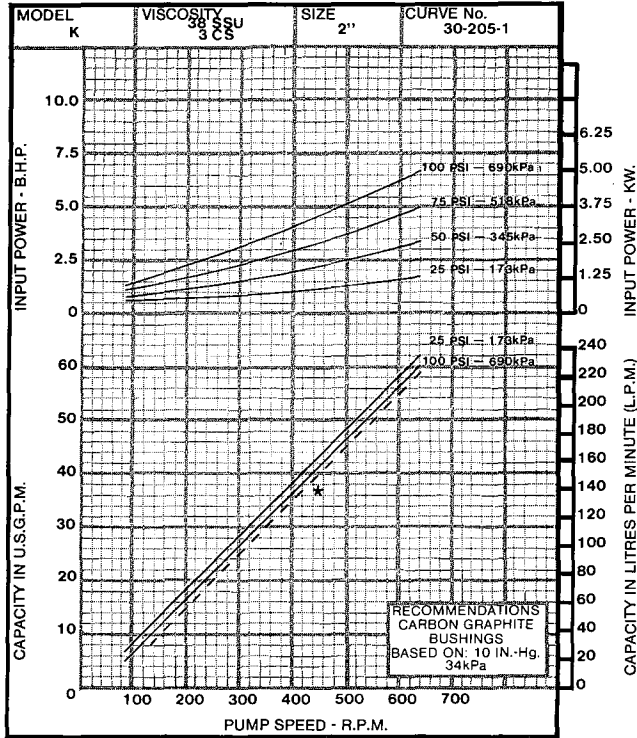

HEAVY DUTY PUMPS
SERIES 124 - "K" SIZE

* - - - 28 SSU MAX 75 PSI - 518 kPa

HEAVY DUTY PUMPS
SERIES 124 - "K" SIZE