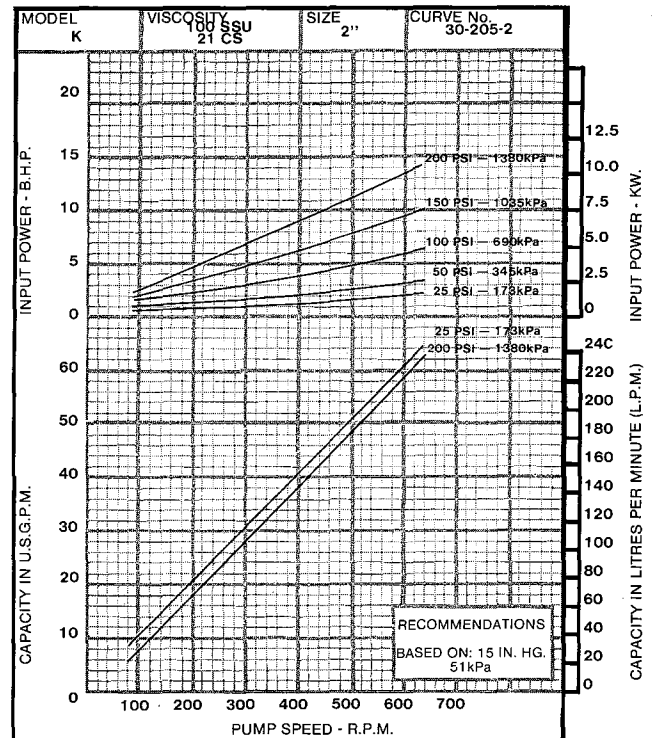

HEAVY DUTY PUMPS
SERIES 124 - "K" SIZE

* - - - 28 SSU MAX 75 PSI - 518 kPa

HEAVY DUTY PUMPS
SERIES 124 - "K" SIZE