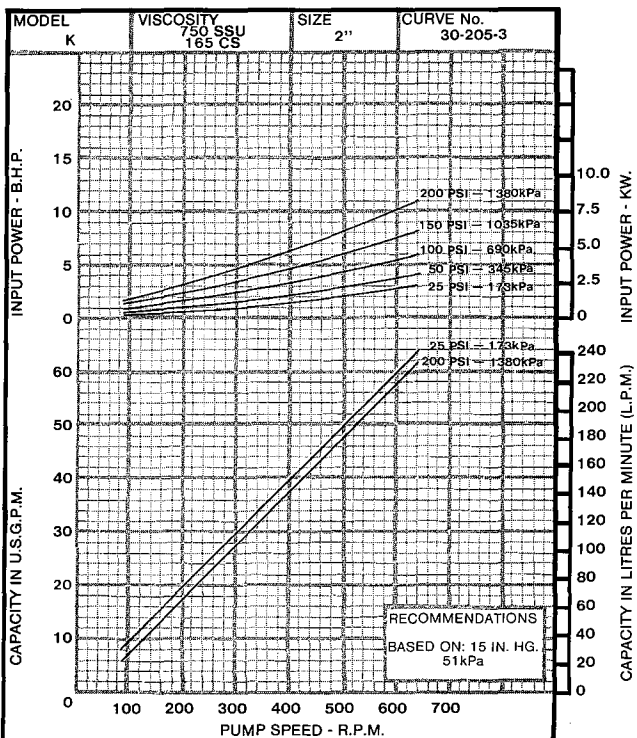

HEAVY DUTY PUMPS
SERIES 124 - "K" SIZE

* - - - 28 SSU MAX 75 PSI - 518 kPa

HEAVY DUTY PUMPS
SERIES 124 - "K" SIZE