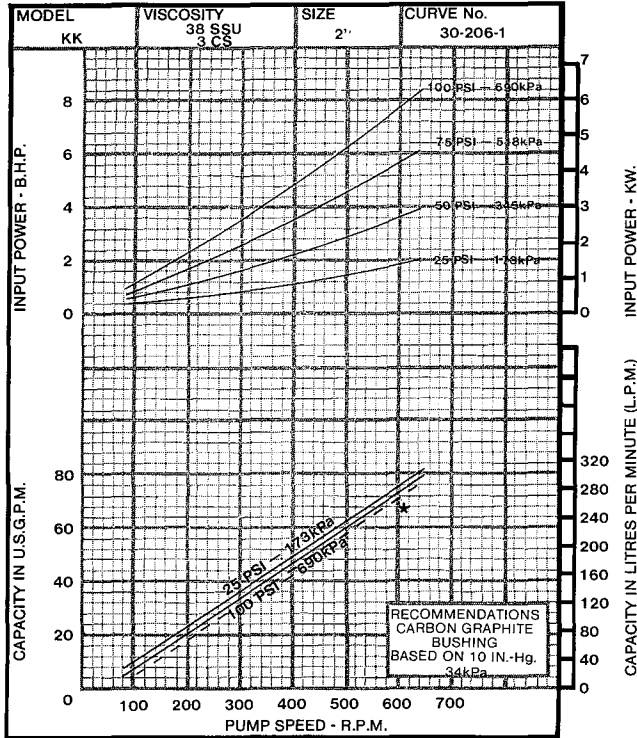

# HEAVY DUTY PUMPS SERIES 124 - "KK" SIZE

\* - - - 28 SSU MAX 75 PSI - 518 kPa

HEAVY DUTY PUMPS  
SERIES 124 - "KK" SIZE