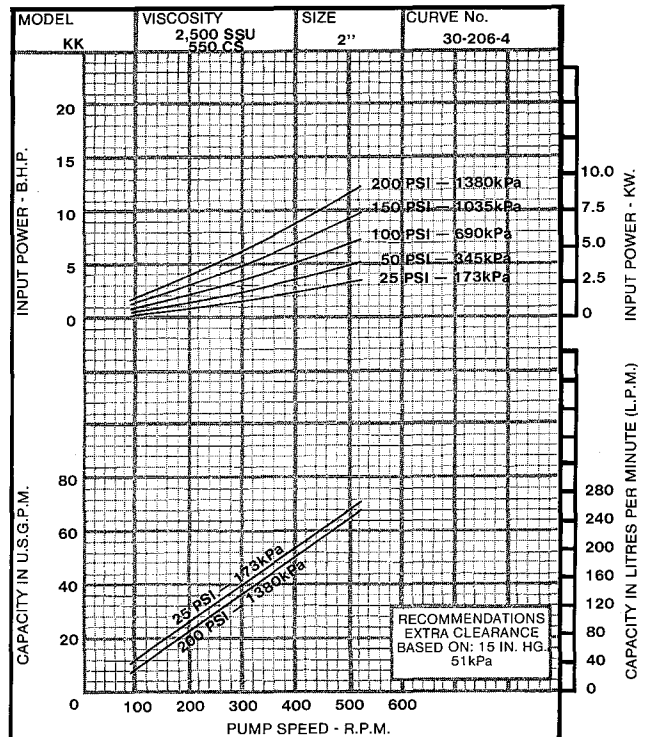

# HEAVY DUTY PUMPS SERIES 124 - "KK" SIZE

\* - - - 28 SSU MAX 75 PSI - 518 kPa

HEAVY DUTY PUMPS  
SERIES 124 - "KK" SIZE