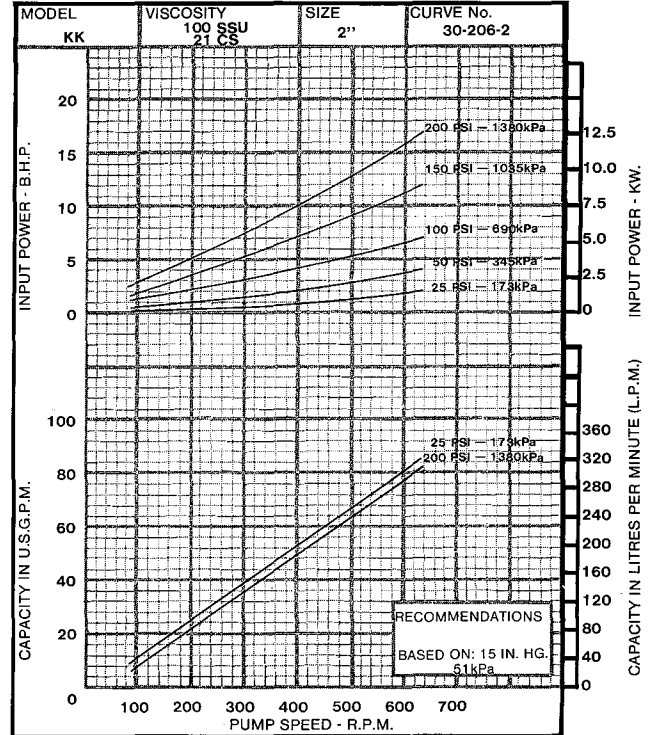

# HEAVY DUTY PUMPS SERIES 124 - "KK" SIZE

\* - - - 28 SSU MAX 75 PSI - 518 kPa

HEAVY DUTY PUMPS  
SERIES 124 - "KK" SIZE