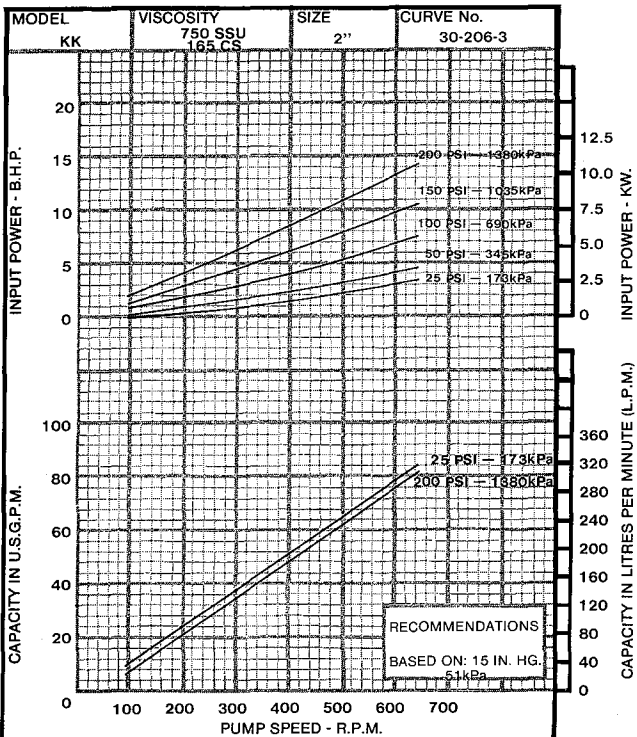

# HEAVY DUTY PUMPS SERIES 124 - "KK" SIZE

\* - - - 28 SSU MAX 75 PSI - 518 kPa

HEAVY DUTY PUMPS  
SERIES 124 - "KK" SIZE