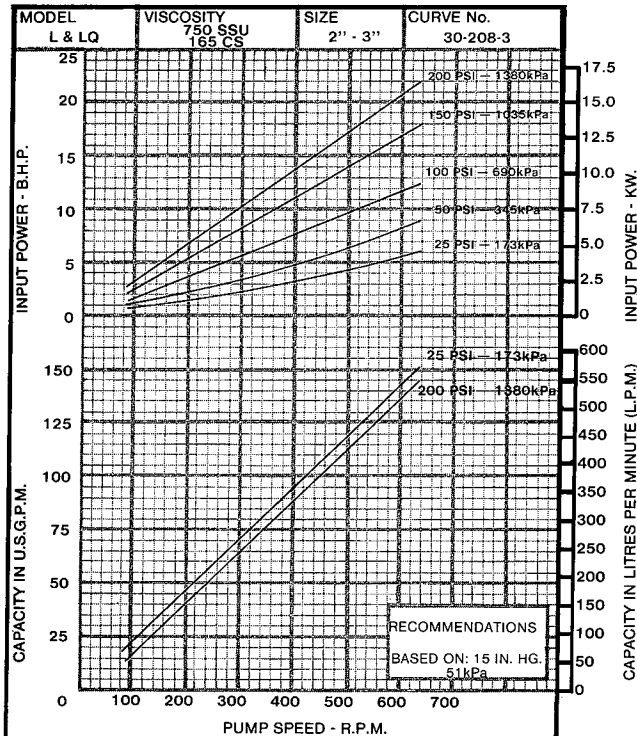

HEAVY DUTY PUMPS
SERIES 124 - "L&LQ" SIZE

* - - - 28 SSU MAX 75 PSI - 518 kPa

HEAVY DUTY PUMPS
SERIES 124 - "L&LQ" SIZE