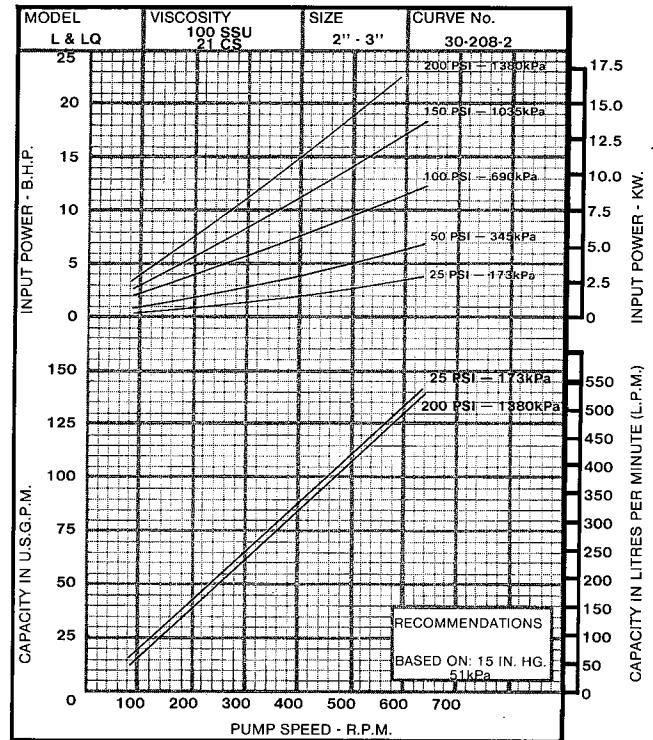

HEAVY DUTY PUMPS
SERIES 124 - "L&LQ" SIZE

* - - - 28 SSU MAX 75 PSI - 518 kPa

HEAVY DUTY PUMPS
SERIES 124 - "L&LQ" SIZE