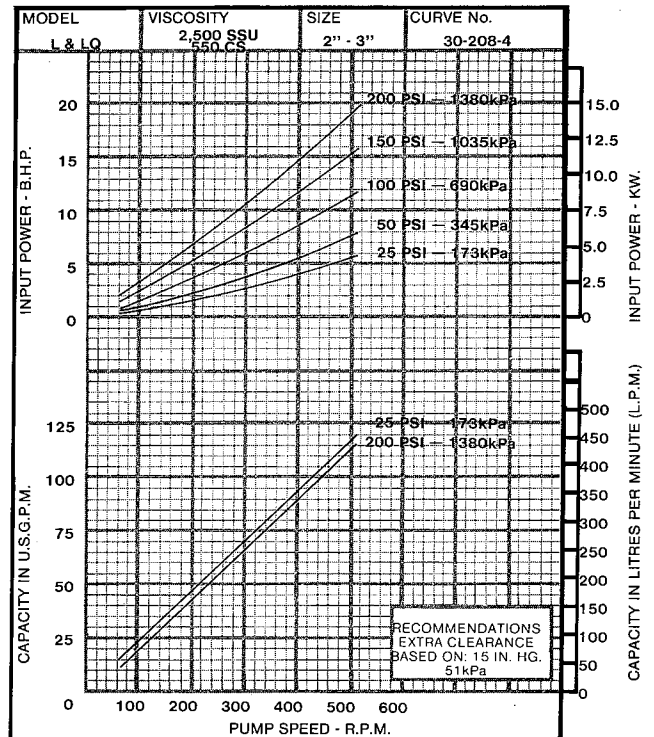

HEAVY DUTY PUMPS
SERIES 124 - "L&LQ" SIZE

* - - - 28 SSU MAX 75 PSI - 518 kPa

HEAVY DUTY PUMPS
SERIES 124 - "L&LQ" SIZE