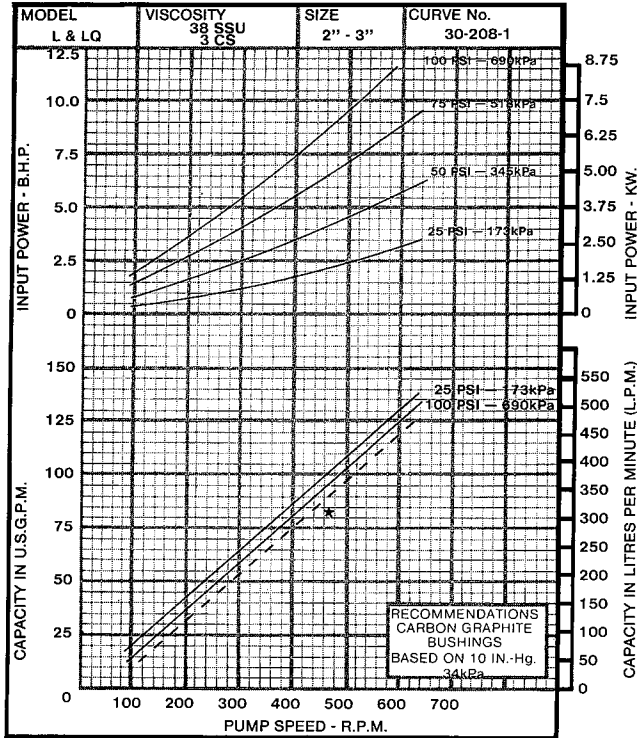

HEAVY DUTY PUMPS
SERIES 124 - "L&LQ" SIZE

* - - - 28 SSU MAX 75 PSI - 518 kPa

HEAVY DUTY PUMPS
SERIES 124 - "L&LQ" SIZE