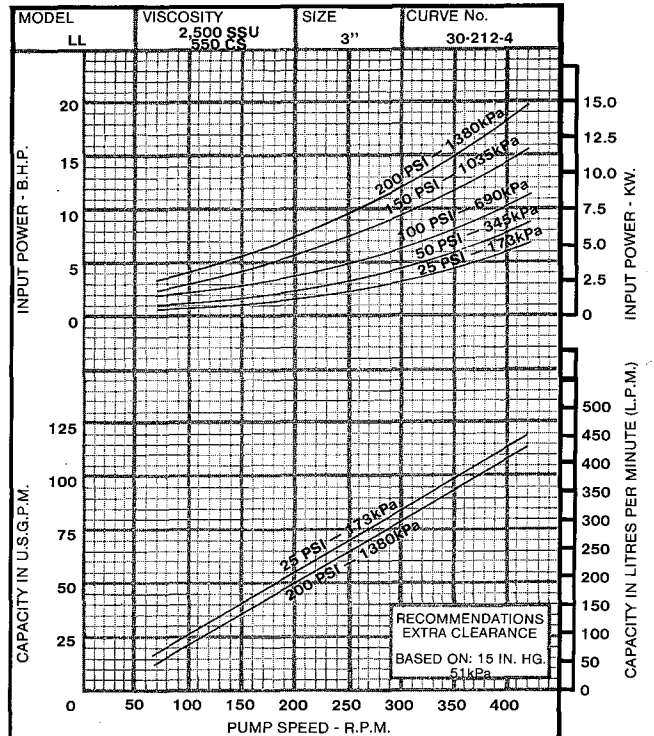

HEAVY DUTY PUMPS
SERIES 124 - "LL" SIZE

* - - - 28 SSU MAX 75 PSI - 518 kPa

HEAVY DUTY PUMPS
SERIES 124 - "LL" SIZE