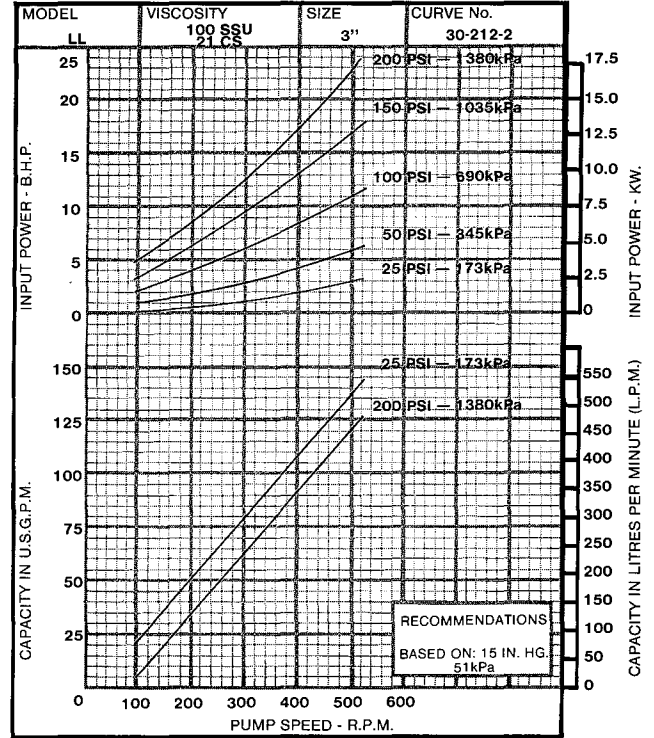

HEAVY DUTY PUMPS
SERIES 124 - "LL" SIZE

* - - - 28 SSU MAX 75 PSI - 518 kPa

HEAVY DUTY PUMPS
SERIES 124 - "LL" SIZE