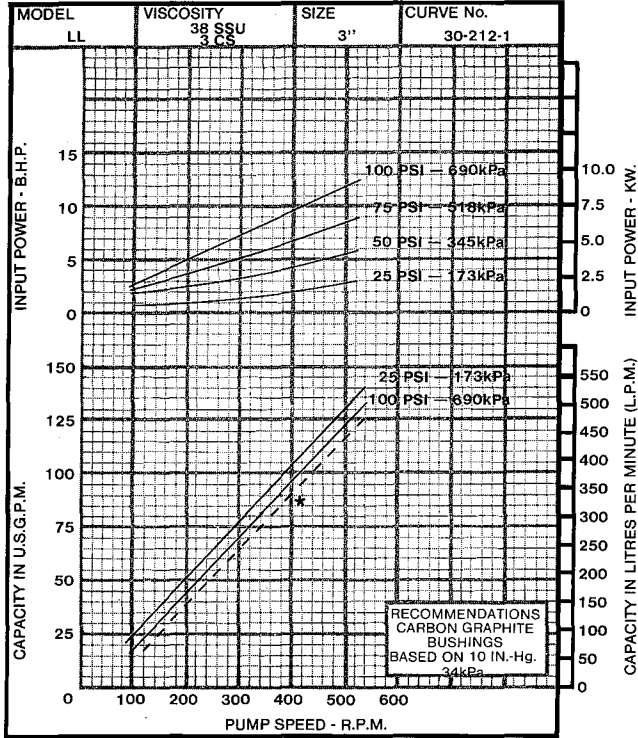

HEAVY DUTY PUMPS
SERIES 124 - "LL" SIZE

* - - - 28 SSU MAX 75 PSI - 518 kPa

HEAVY DUTY PUMPS
SERIES 124 - "LL" SIZE