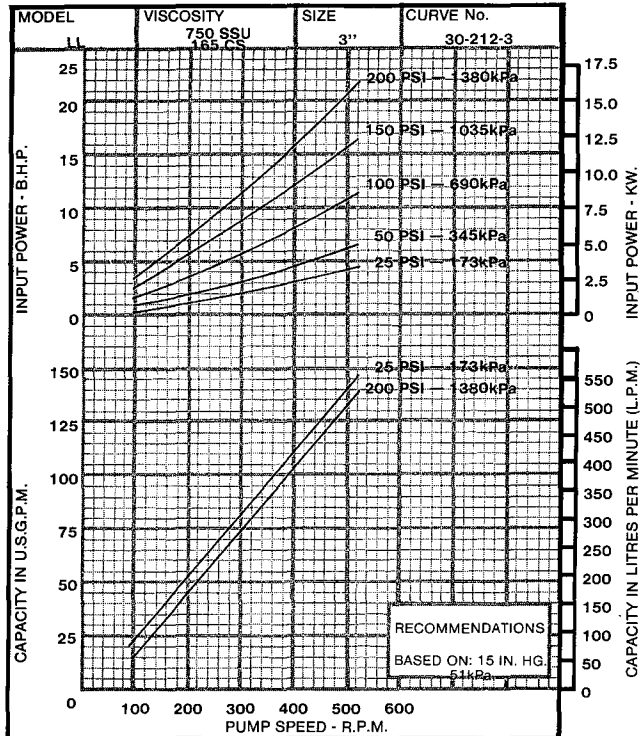

HEAVY DUTY PUMPS
SERIES 124 - "LL" SIZE

* - - - 28 SSU MAX 75 PSI - 518 kPa

HEAVY DUTY PUMPS
SERIES 124 - "LL" SIZE