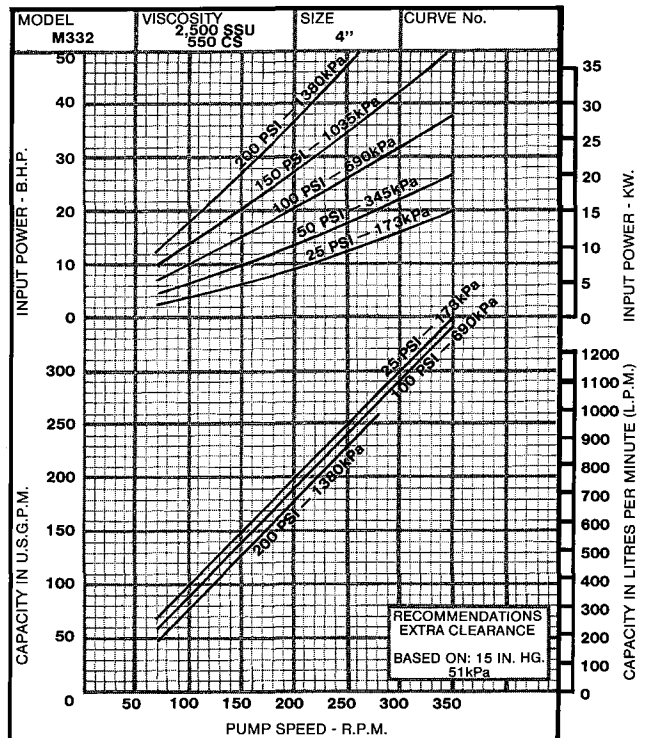

HEAVY DUTY PUMPS  
SERIES 332 - "M" SIZE

\* - - - 28 SSU MAX 75 PSI - 518 kPa

HEAVY DUTY PUMPS  
SERIES 332 - "M" SIZE