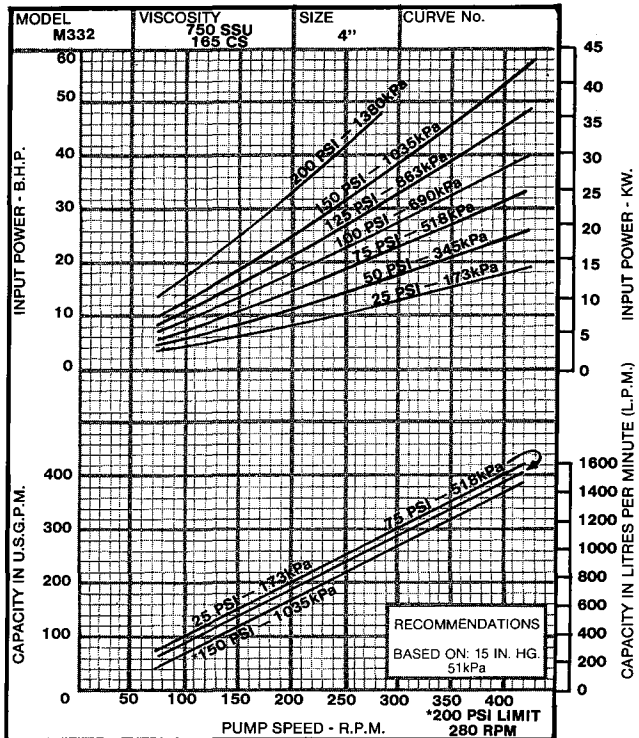

HEAVY DUTY PUMPS  
SERIES 332 - "M" SIZE

\* - - - 28 SSU MAX 75 PSI - 518 kPa

HEAVY DUTY PUMPS  
SERIES 332 - "M" SIZE