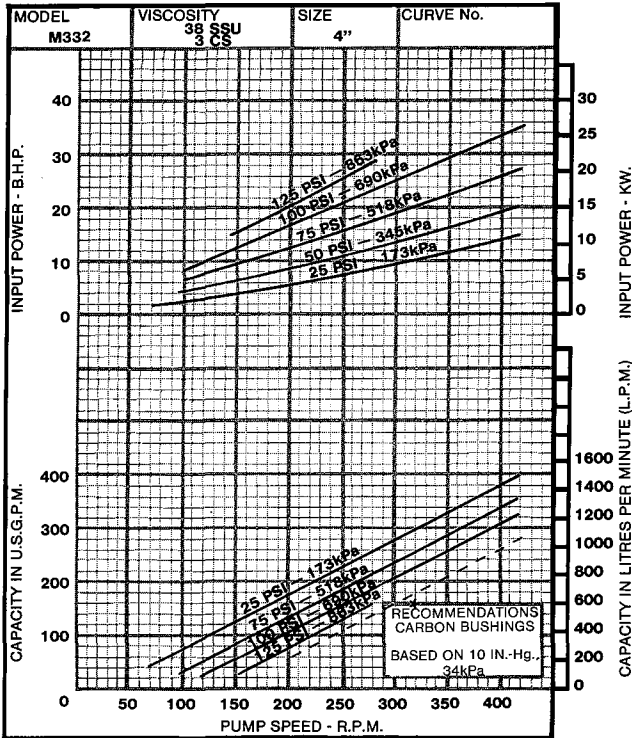

HEAVY DUTY PUMPS  
SERIES 332 - "M" SIZE

\* - - - 28 SSU MAX 75 PSI - 518 kPa

HEAVY DUTY PUMPS  
SERIES 332 - "M" SIZE