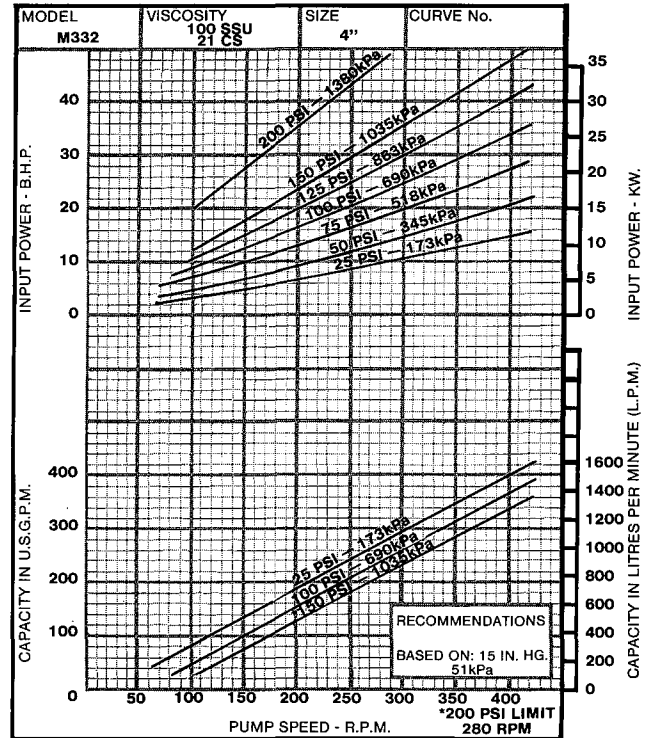

HEAVY DUTY PUMPS  
SERIES 332 - "M" SIZE

\* - - - 28 SSU MAX 75 PSI - 518 kPa

HEAVY DUTY PUMPS  
SERIES 332 - "M" SIZE