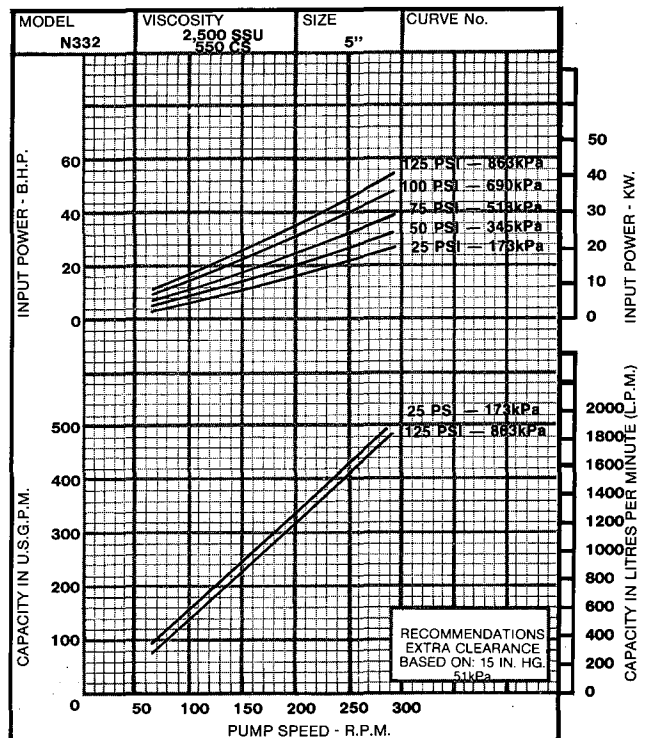

HEAVY DUTY PUMPS SERIES 332 - "N" SIZE

* - - - 28 SSU MAX 75 PSI - 518 kPa

HEAVY DUTY PUMPS
SERIES 332 - "N" SIZE

*-----Consult factory for operation in this range.

*-----Consult factory for operation in this range.