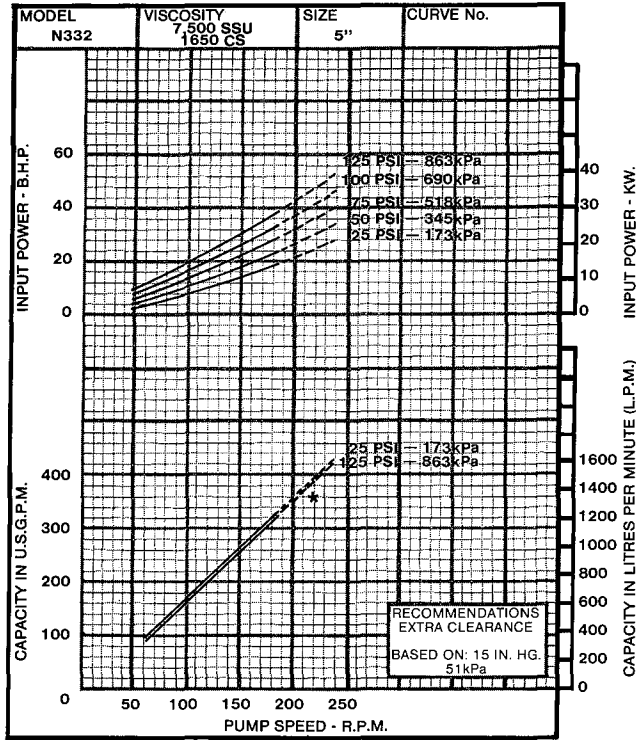

HEAVY DUTY PUMPS SERIES 332 - "N" SIZE

* - - - 28 SSU MAX 75 PSI - 518 kPa

HEAVY DUTY PUMPS
SERIES 332 - "N" SIZE

*-----Consult factory for operation in this range.

*-----Consult factory for operation in this range.