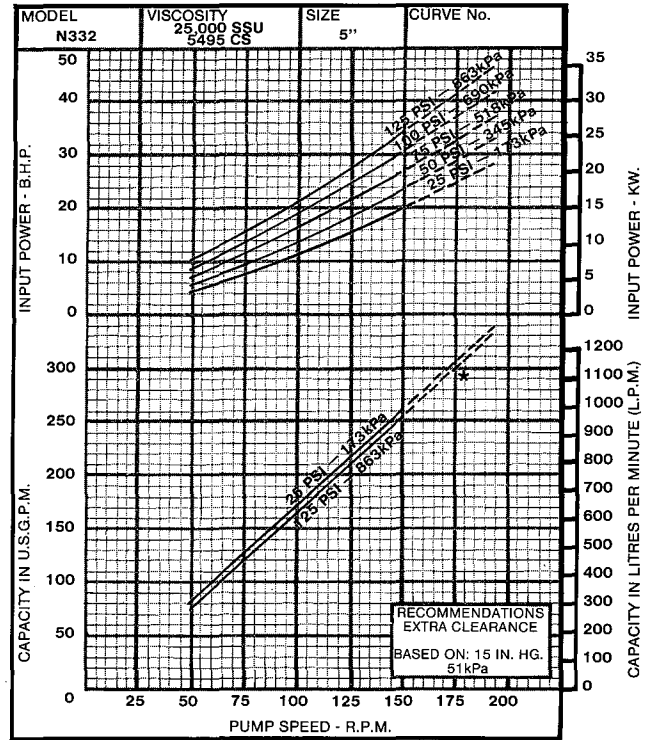

HEAVY DUTY PUMPS SERIES 332 - "N" SIZE

* - - - 28 SSU MAX 75 PSI - 518 kPa

HEAVY DUTY PUMPS
SERIES 332 - "N" SIZE

*-----Consult factory for operation in this range.

*-----Consult factory for operation in this range.