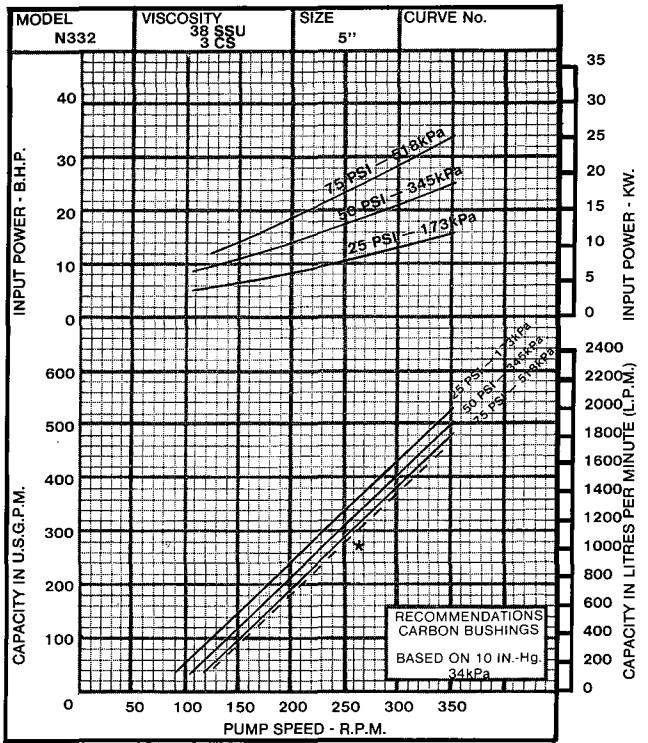

HEAVY DUTY PUMPS SERIES 332 - "N" SIZE

* - - - 28 SSU MAX 75 PSI - 518 kPa

HEAVY DUTY PUMPS
SERIES 332 - "N" SIZE

*-----Consult factory for operation in this range.

*-----Consult factory for operation in this range.