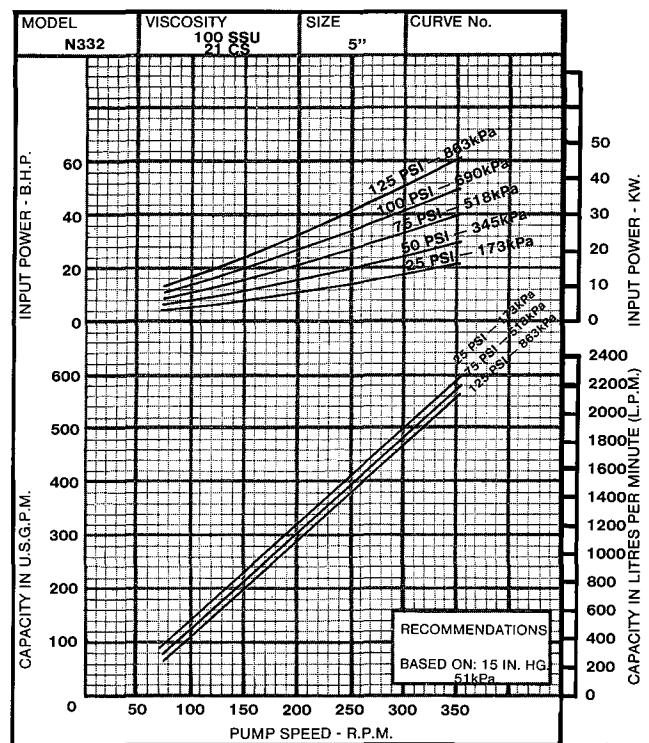

HEAVY DUTY PUMPS SERIES 332 - "N" SIZE

* - - - 28 SSU MAX 75 PSI - 518 kPa

HEAVY DUTY PUMPS
SERIES 332 - "N" SIZE

*-----Consult factory for operation in this range.

*-----Consult factory for operation in this range.