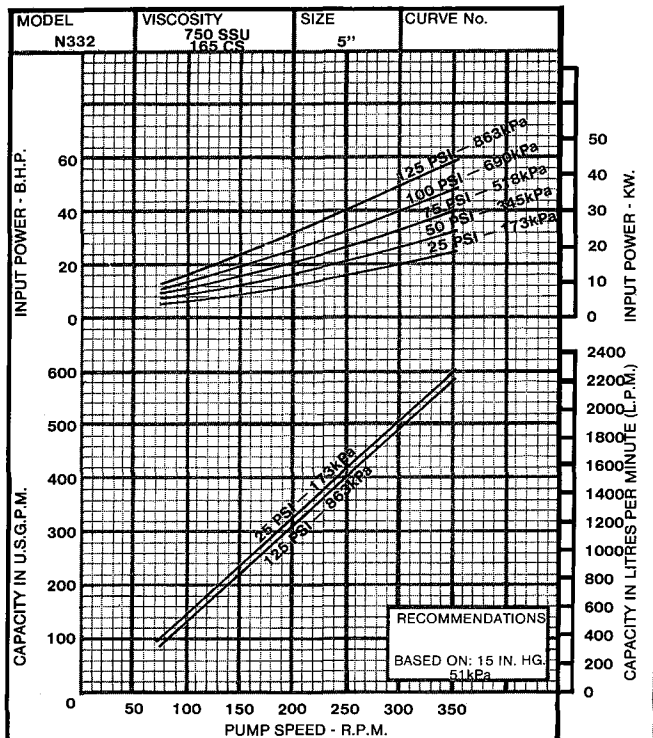

HEAVY DUTY PUMPS SERIES 332 - "N" SIZE

* - - - 28 SSU MAX 75 PSI - 518 kPa

HEAVY DUTY PUMPS
SERIES 332 - "N" SIZE

*-----Consult factory for operation in this range.

*-----Consult factory for operation in this range.