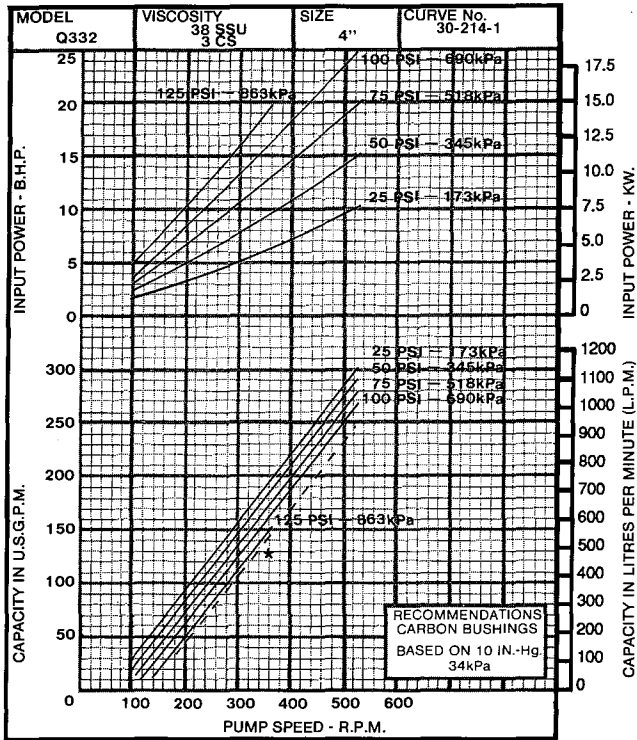

HEAVY DUTY PUMPS  
SERIES 332 - "Q" SIZE

HEAVY DUTY PUMPS  
SERIES 332 - "Q" SIZE