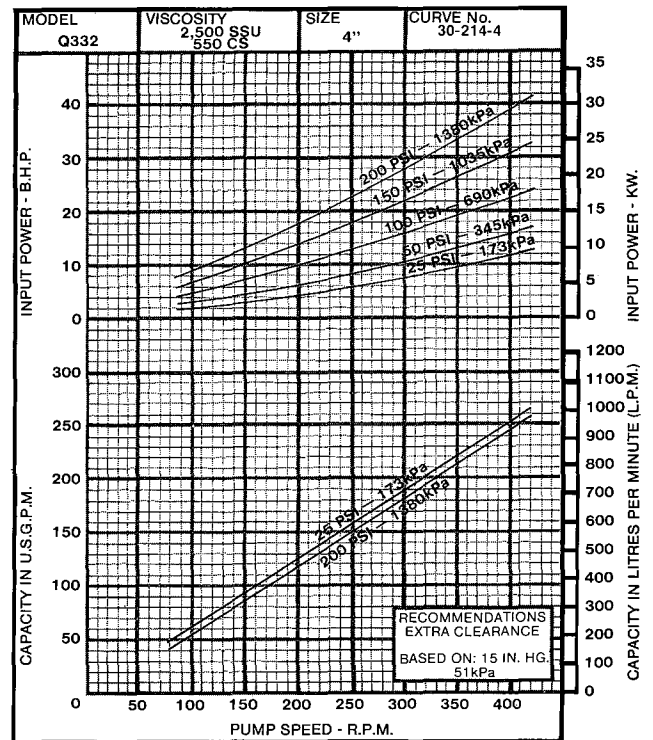

HEAVY DUTY PUMPS  
SERIES 332 - "Q" SIZE

HEAVY DUTY PUMPS  
SERIES 332 - "Q" SIZE