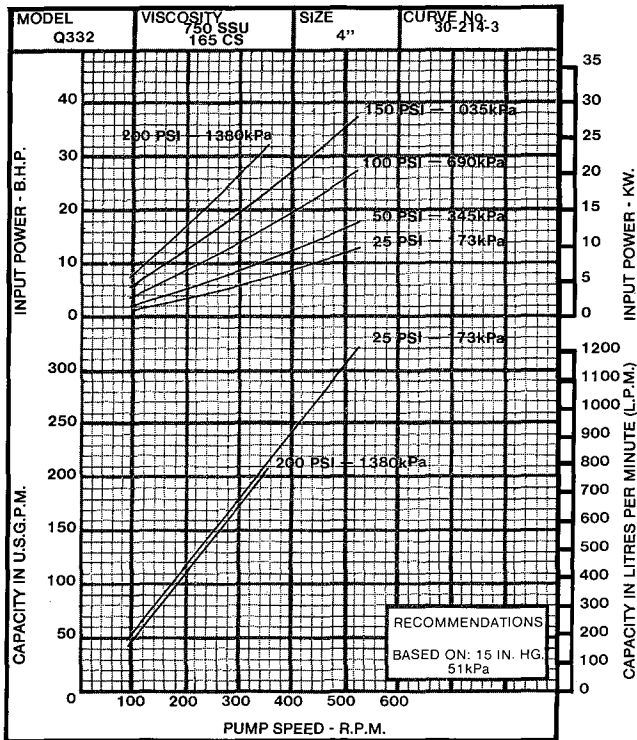

HEAVY DUTY PUMPS  
SERIES 332 - "Q" SIZE

HEAVY DUTY PUMPS  
SERIES 332 - "Q" SIZE