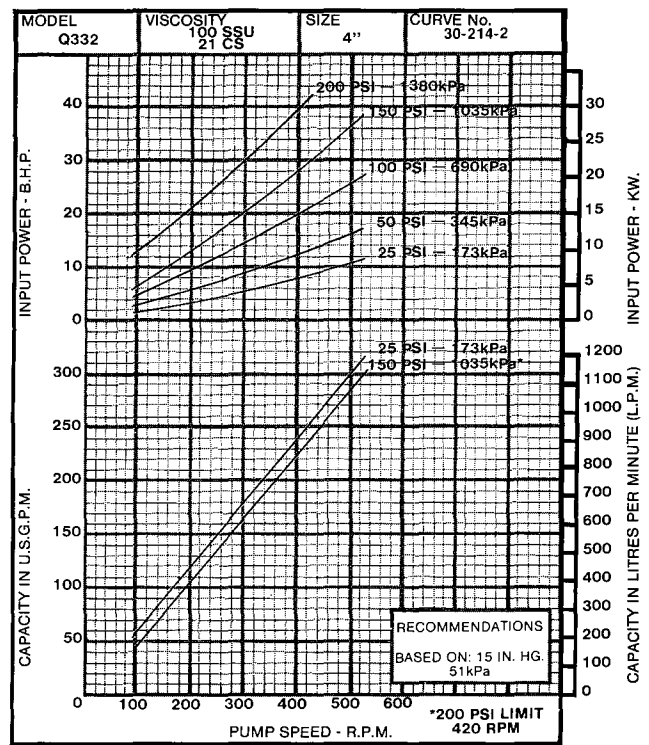

HEAVY DUTY PUMPS  
SERIES 332 - "Q" SIZE

HEAVY DUTY PUMPS  
SERIES 332 - "Q" SIZE