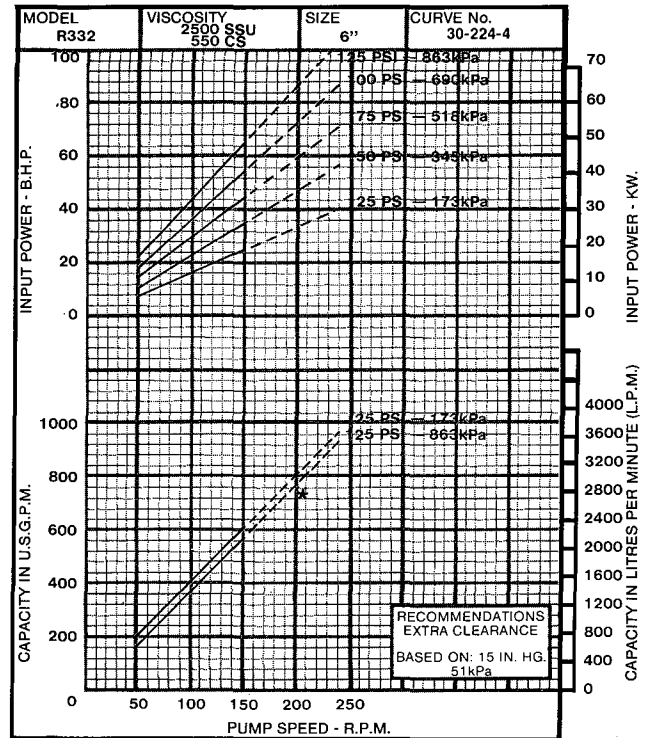

HEAVY DUTY PUMPS  
SERIES 332 - "R" SIZE

\* - - - 28 SSU MAX 75 PSI - 518 kPa

\*.....Consult factory for operation in this range.

\*.....Consult factory for operation in this range.

\*.....Consult factory for operation in this range.

HEAVY DUTY PUMPS  
SERIES 332 - "R" SIZE

\*-----Consult factory for operation in this range.

\*-----Consult factory for operation in this range.

\*-----Consult factory for operation in this range.

\*-----Consult factory for operation in this range.