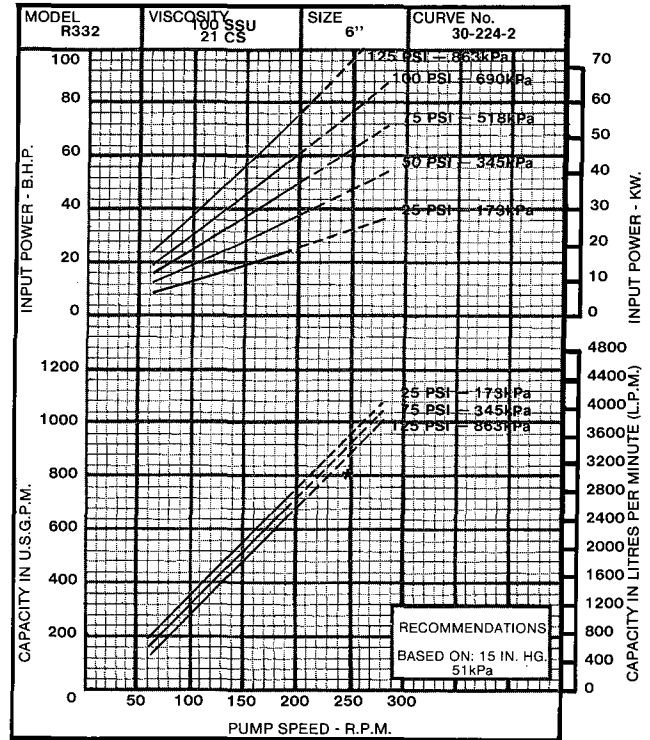

HEAVY DUTY PUMPS  
SERIES 332 - "R" SIZE

\* - - - 28 SSU MAX 75 PSI - 518 kPa

\*.....Consult factory for operation in this range.

\*.....Consult factory for operation in this range.

\*.....Consult factory for operation in this range.

HEAVY DUTY PUMPS  
SERIES 332 - "R" SIZE

\*-----Consult factory for operation in this range.

\*-----Consult factory for operation in this range.

\*-----Consult factory for operation in this range.

\*-----Consult factory for operation in this range.