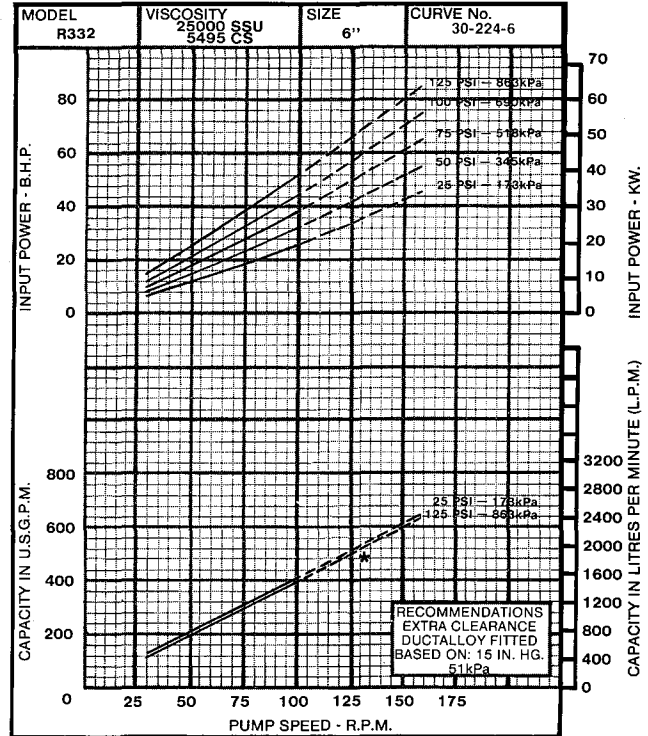

HEAVY DUTY PUMPS  
SERIES 332 - "R" SIZE

\* - - - 28 SSU MAX 75 PSI - 518 kPa

\*.....Consult factory for operation in this range.

\*.....Consult factory for operation in this range.

\*.....Consult factory for operation in this range.

HEAVY DUTY PUMPS  
SERIES 332 - "R" SIZE

\*-----Consult factory for operation in this range.

\*-----Consult factory for operation in this range.

\*-----Consult factory for operation in this range.

\*-----Consult factory for operation in this range.