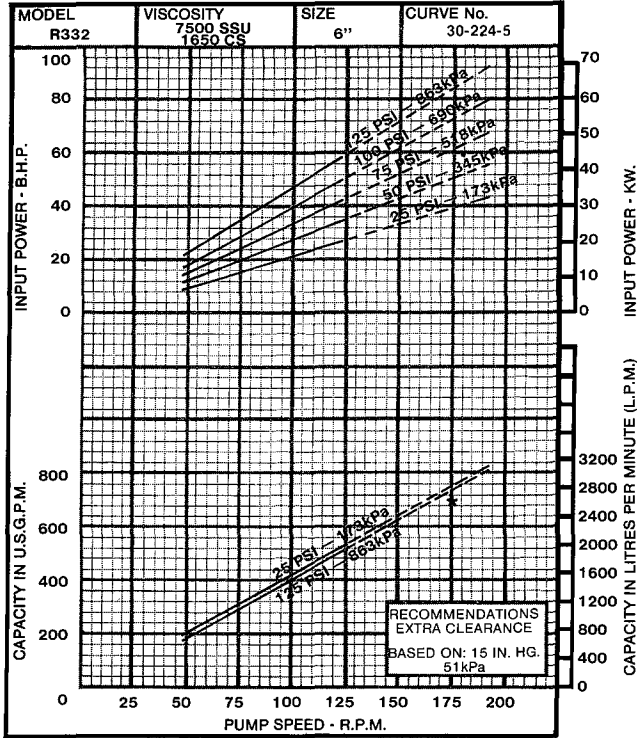

HEAVY DUTY PUMPS  
SERIES 332 - "R" SIZE

\* - - - 28 SSU MAX 75 PSI - 518 kPa

\*.....Consult factory for operation in this range.

\*.....Consult factory for operation in this range.

\*.....Consult factory for operation in this range.

HEAVY DUTY PUMPS  
SERIES 332 - "R" SIZE

\*-----Consult factory for operation in this range.

\*-----Consult factory for operation in this range.

\*-----Consult factory for operation in this range.

\*-----Consult factory for operation in this range.