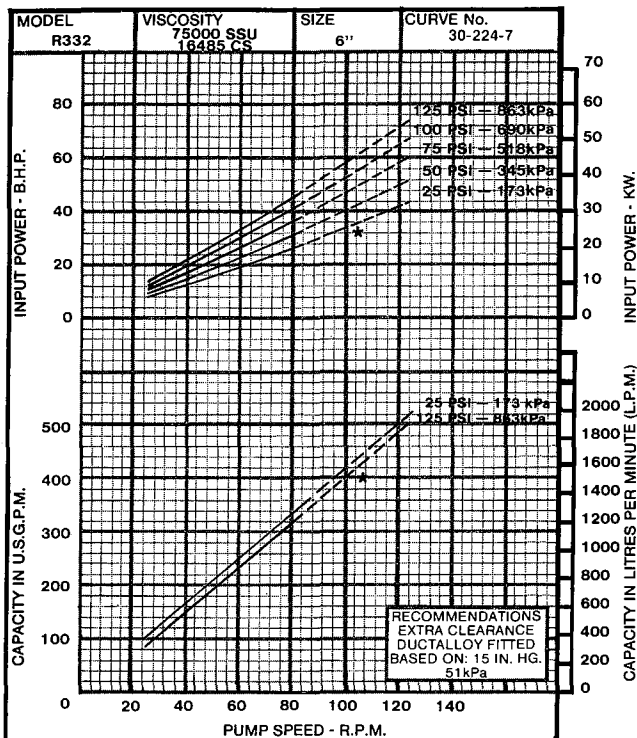

HEAVY DUTY PUMPS  
SERIES 332 - "R" SIZE

\* - - - 28 SSU MAX 75 PSI - 518 kPa

\*.....Consult factory for operation in this range.

\*.....Consult factory for operation in this range.

\*.....Consult factory for operation in this range.

HEAVY DUTY PUMPS  
SERIES 332 - "R" SIZE

\*-----Consult factory for operation in this range.

\*-----Consult factory for operation in this range.

\*-----Consult factory for operation in this range.

\*-----Consult factory for operation in this range.