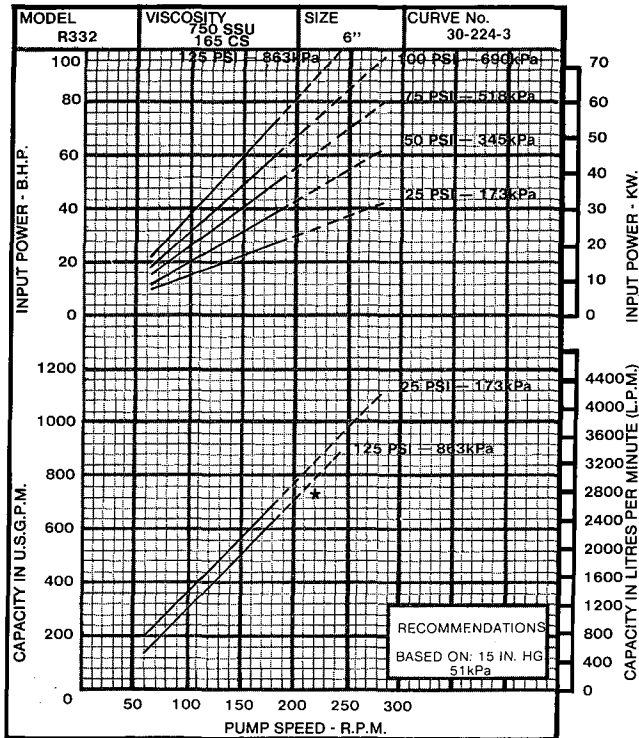

HEAVY DUTY PUMPS  
SERIES 332 - "R" SIZE

\* - - - 28 SSU MAX 75 PSI - 518 kPa

\*.....Consult factory for operation in this range.

\*.....Consult factory for operation in this range.

\*.....Consult factory for operation in this range.

HEAVY DUTY PUMPS  
SERIES 332 - "R" SIZE

\*-----Consult factory for operation in this range.

\*-----Consult factory for operation in this range.

\*-----Consult factory for operation in this range.

\*-----Consult factory for operation in this range.