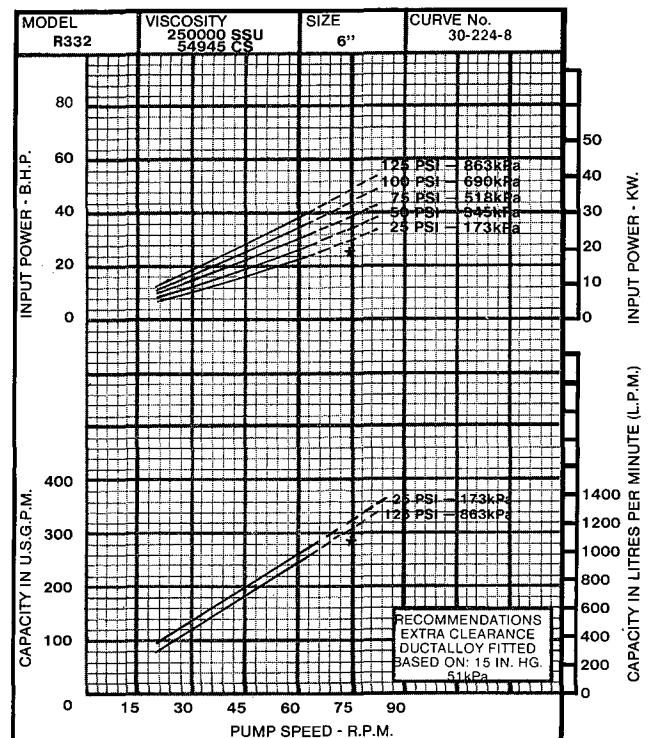

HEAVY DUTY PUMPS  
SERIES 332 - "R" SIZE

\* - - - 28 SSU MAX 75 PSI - 518 kPa

\*.....Consult factory for operation in this range.

\*.....Consult factory for operation in this range.

\*.....Consult factory for operation in this range.

HEAVY DUTY PUMPS  
SERIES 332 - "R" SIZE

\*-----Consult factory for operation in this range.

\*-----Consult factory for operation in this range.

\*-----Consult factory for operation in this range.

\*-----Consult factory for operation in this range.