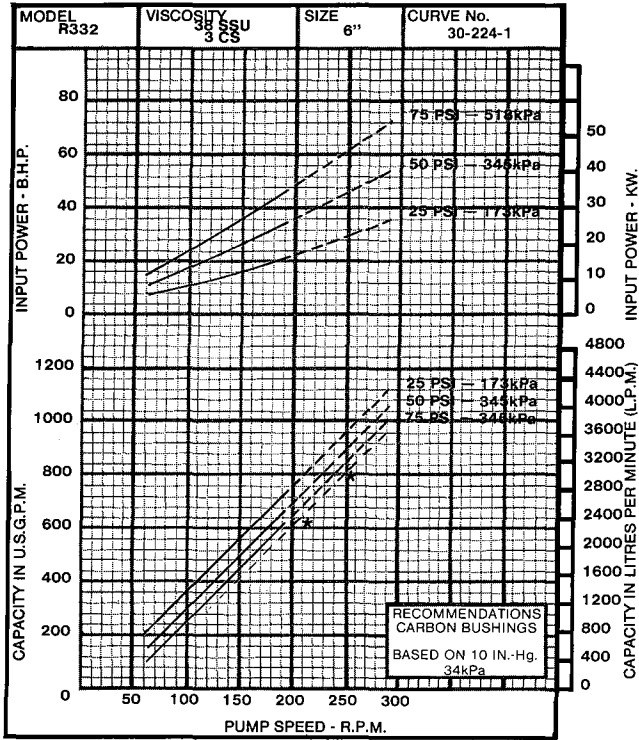

HEAVY DUTY PUMPS  
SERIES 332 - "R" SIZE

\* - - - 28 SSU MAX 75 PSI - 518 kPa

\*.....Consult factory for operation in this range.

\*.....Consult factory for operation in this range.

\*.....Consult factory for operation in this range.

HEAVY DUTY PUMPS  
SERIES 332 - "R" SIZE

\*-----Consult factory for operation in this range.

\*-----Consult factory for operation in this range.

\*-----Consult factory for operation in this range.

\*-----Consult factory for operation in this range.