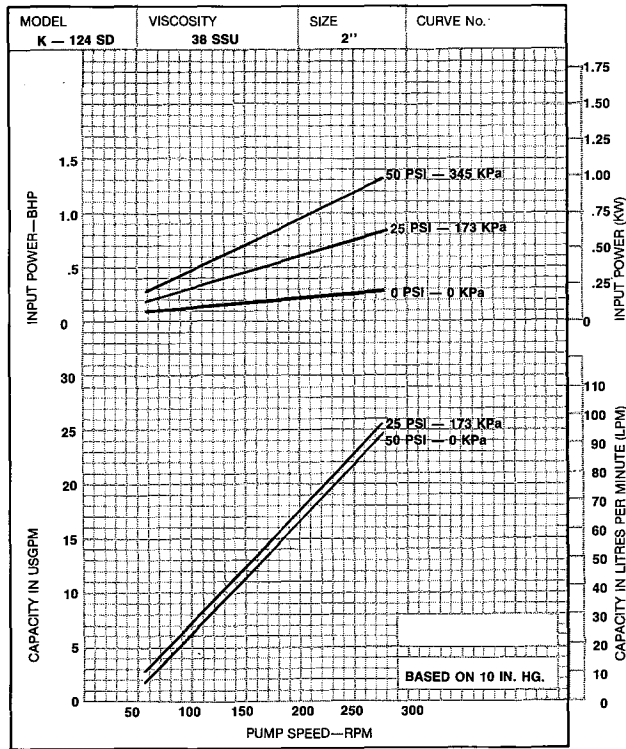

SEVERE DUTY SERIES 124SD - "K" SIZE

SEVERE DUTY SERIES 124SD - "K" SIZE