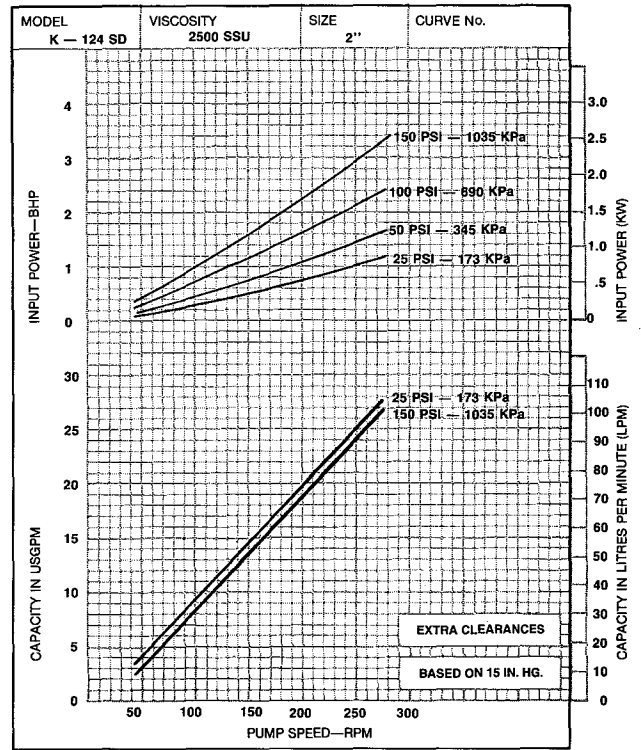

SEVERE DUTY SERIES 124SD - "K" SIZE

SEVERE DUTY SERIES 124SD - "K" SIZE