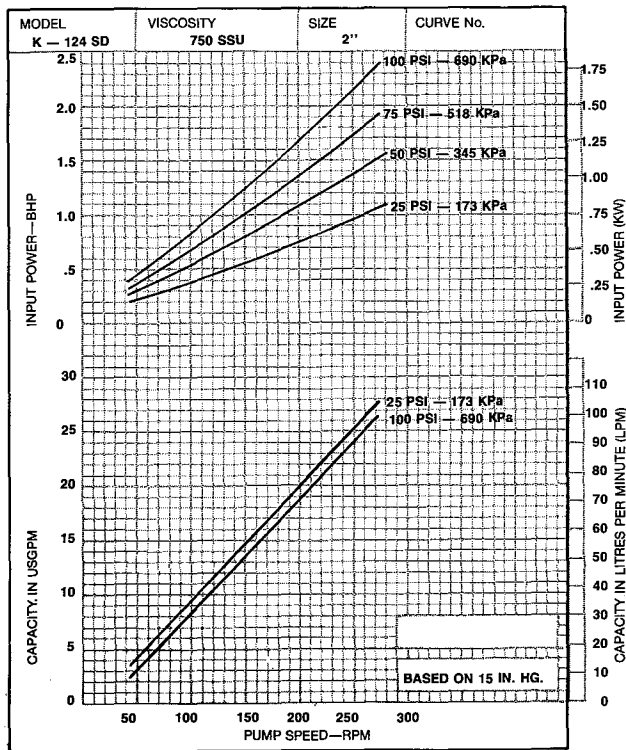

SEVERE DUTY SERIES 124SD - "K" SIZE

SEVERE DUTY SERIES 124SD - "K" SIZE