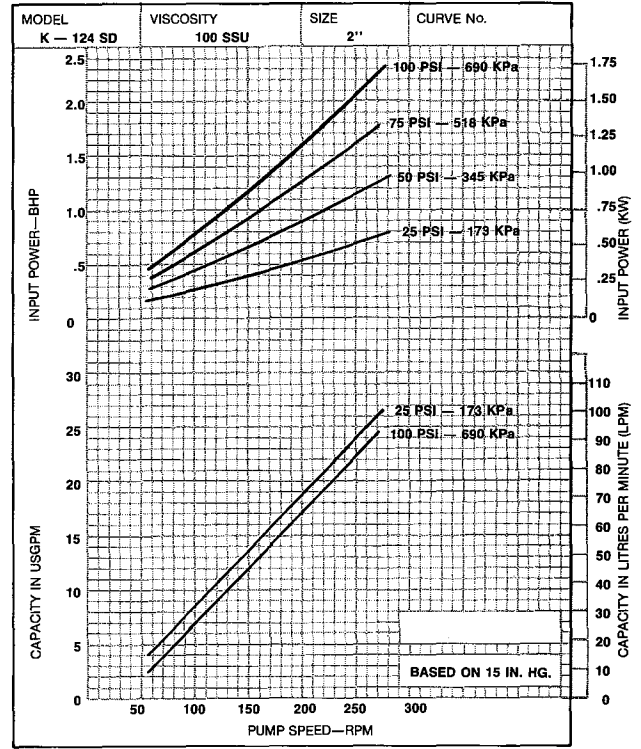

SEVERE DUTY SERIES 124SD - "K" SIZE

SEVERE DUTY SERIES 124SD - "K" SIZE