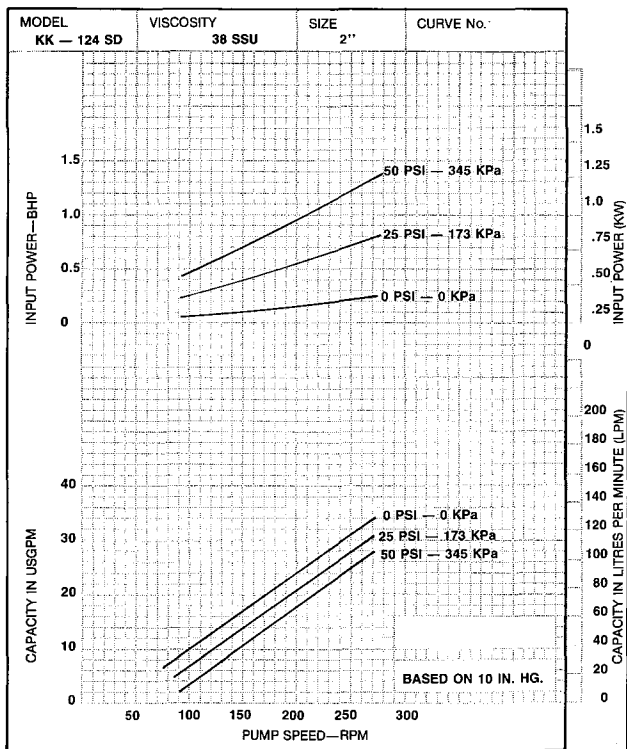

SEVERE DUTY SERIES 124SD - "KK" SIZE

SEVERE DUTY SERIES 124SD - "KK" SIZE