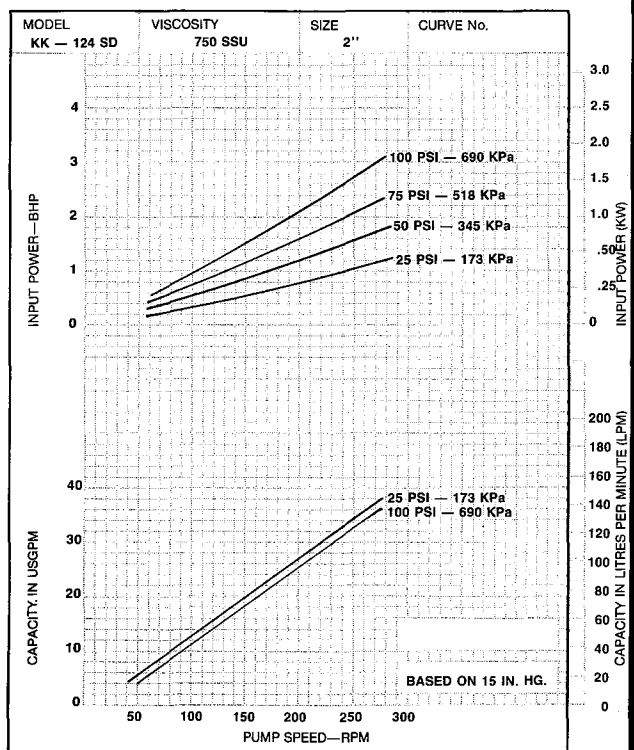

SEVERE DUTY SERIES 124SD - "KK" SIZE

SEVERE DUTY SERIES 124SD - "KK" SIZE