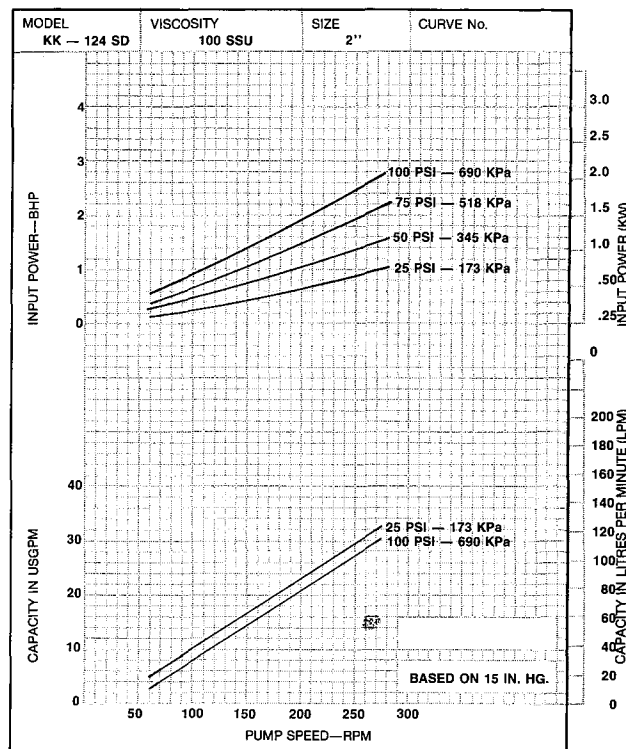

SEVERE DUTY SERIES 124SD - "KK" SIZE

SEVERE DUTY SERIES 124SD - "KK" SIZE