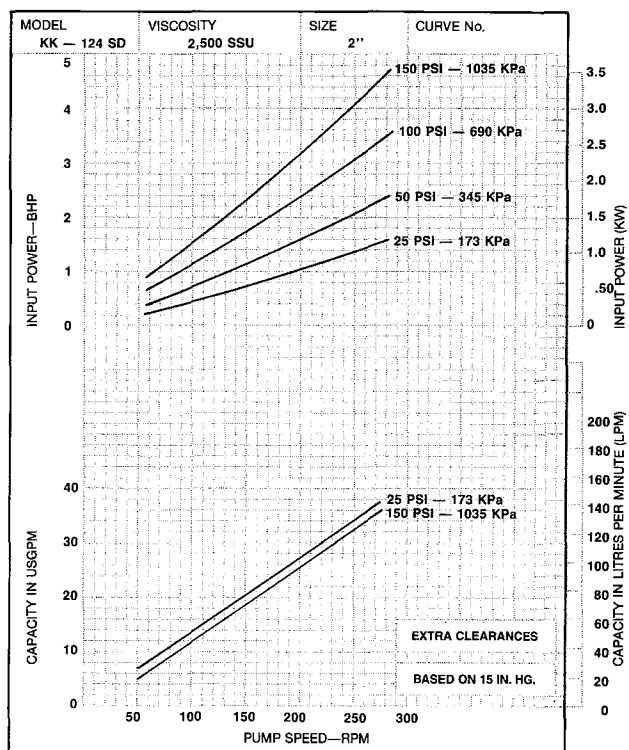

SEVERE DUTY SERIES 124SD - "KK" SIZE

SEVERE DUTY SERIES 124SD - "KK" SIZE