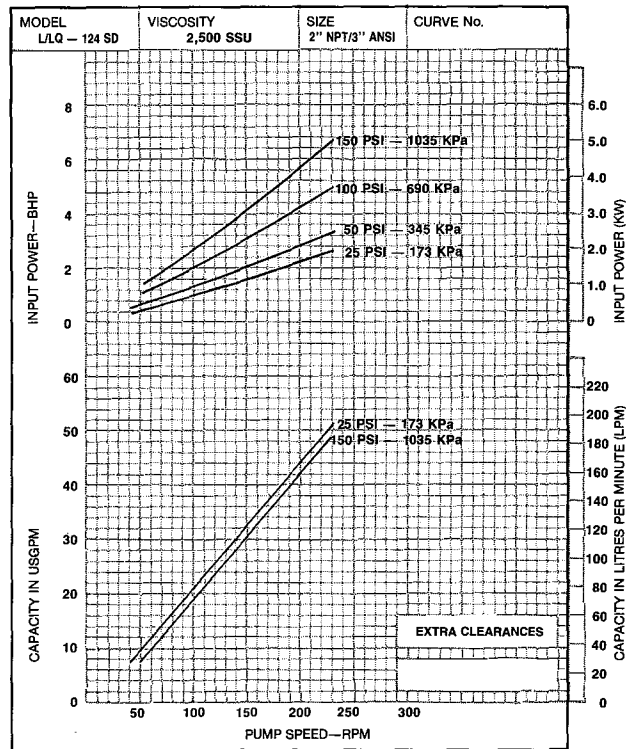

# SEVERE DUTY SERIES 124SD - "L/LQ" SIZE