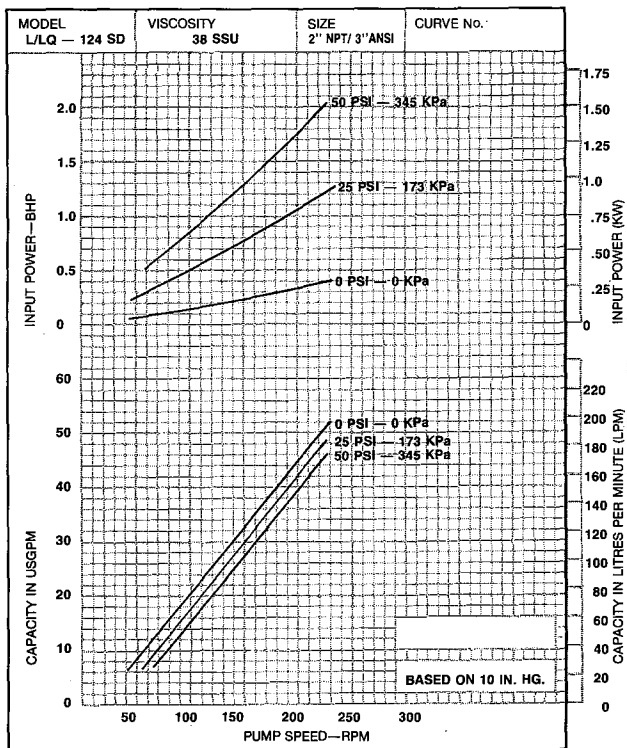

# SEVERE DUTY SERIES 124SD - "L/LQ" SIZE