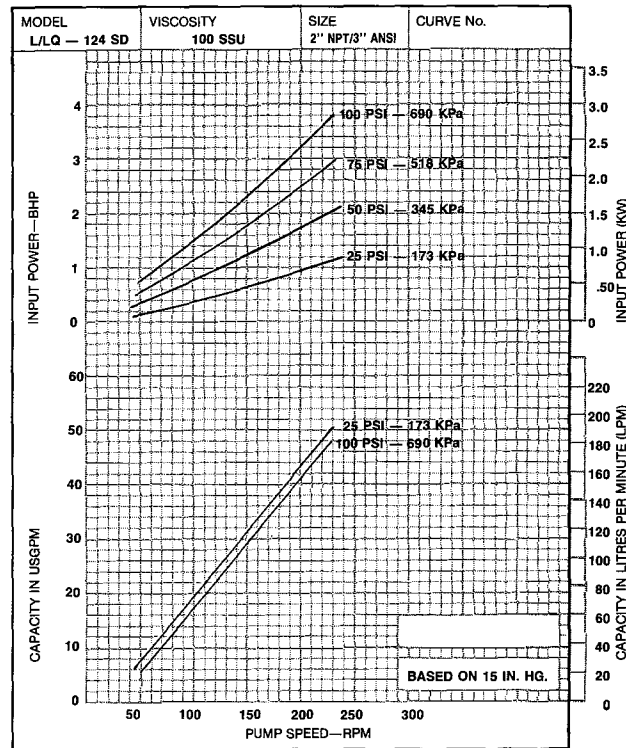

# SEVERE DUTY SERIES 124SD - "L/LQ" SIZE