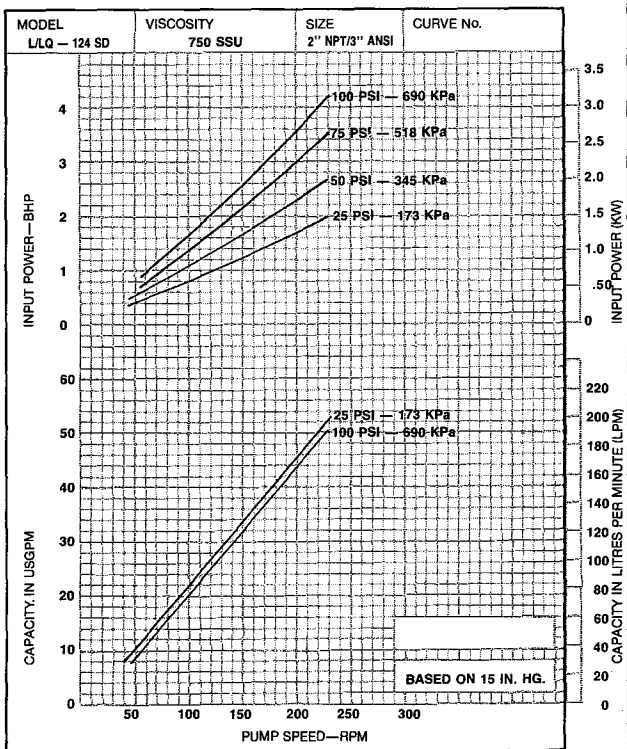

# SEVERE DUTY SERIES 124SD - "L/LQ" SIZE