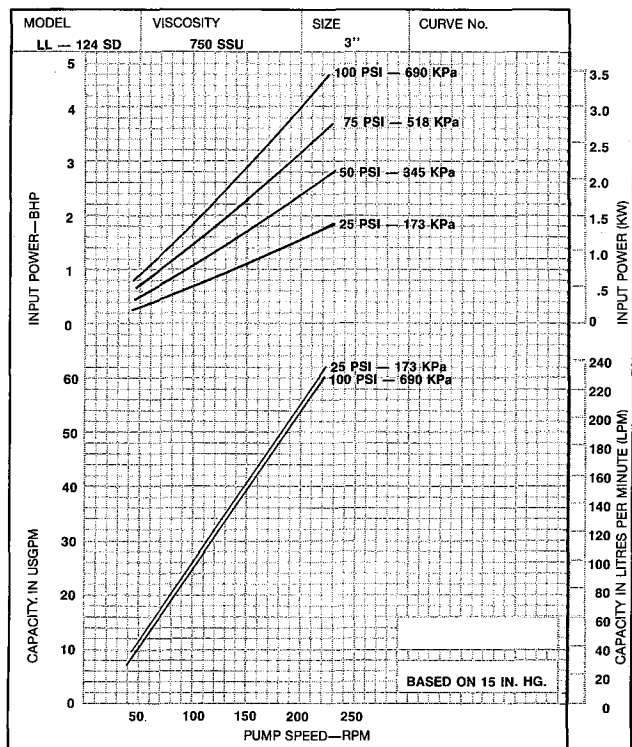

SEVERE DUTY SERIES 124SD - "LL" SIZE

SEVERE DUTY SERIES 124SD - "LL" SIZE