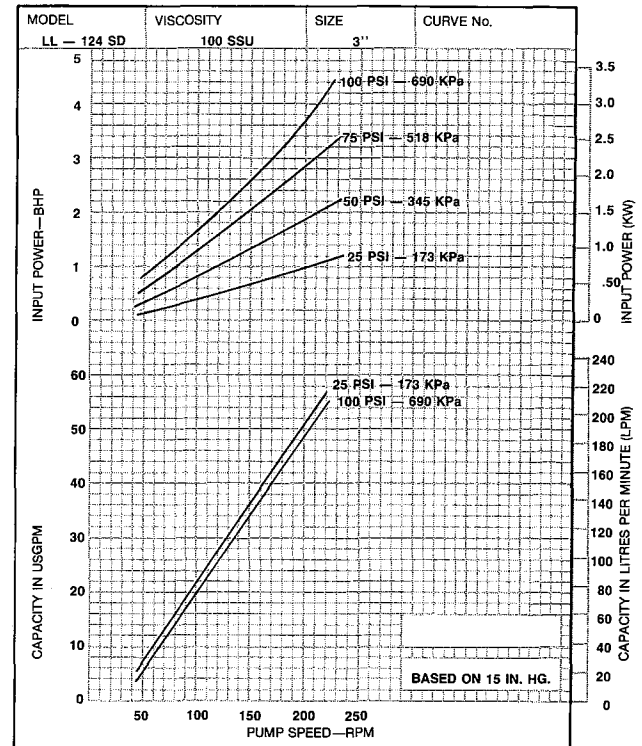

SEVERE DUTY SERIES 124SD - "LL" SIZE

SEVERE DUTY SERIES 124SD - "LL" SIZE