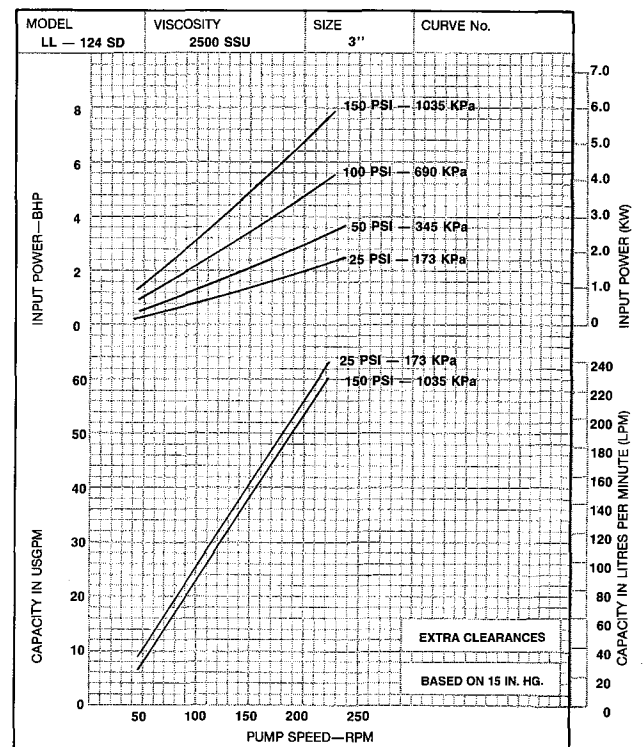

SEVERE DUTY SERIES 124SD - "LL" SIZE

SEVERE DUTY SERIES 124SD - "LL" SIZE