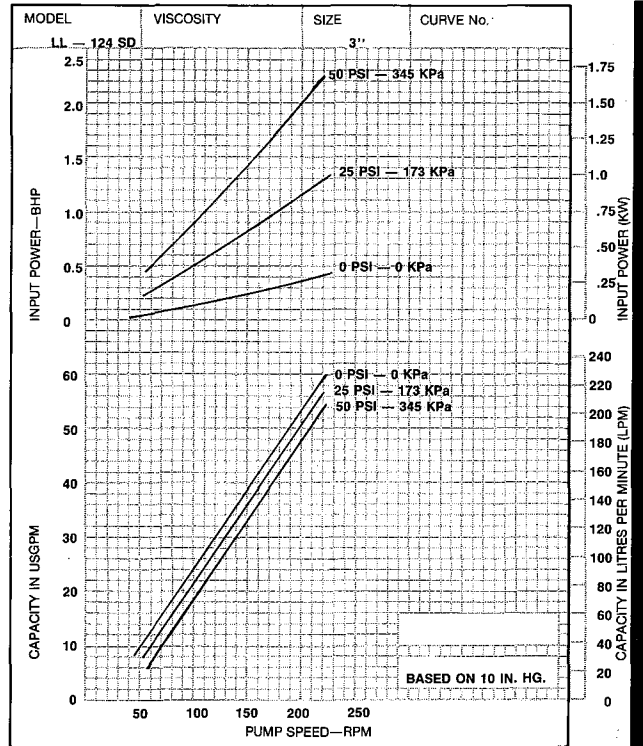

SEVERE DUTY SERIES 124SD - "LL" SIZE

SEVERE DUTY SERIES 124SD - "LL" SIZE